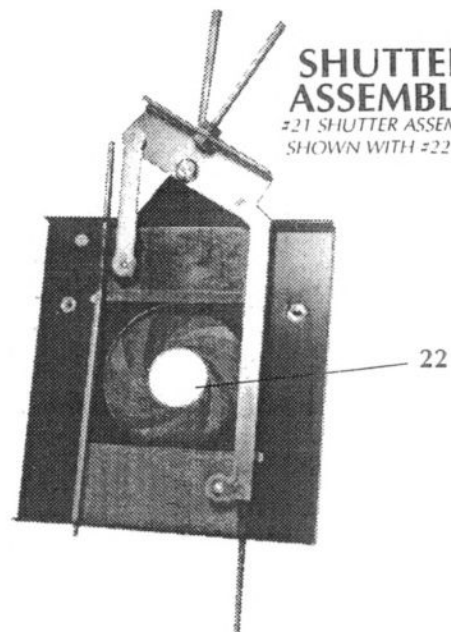

LYCIAN
STAGE LIGHTING

PO BOX D, KINGS HIGHWAY
SUGAR LOAF, NY 10981-0214
PH: (914) 469-2285 FAX (914) 469-5355

BOOMERANG

#36 COLOR BOOM ASSEMBLY
ENTIRE UNIT

SHUTTER ASSEMBLY

#21 SHUTTER ASSEMBLY
SHOWN WITH #22 IRIS

INTERIOR

ITEM	PART	DESCRIPTION	ITEM	PART	DESCRIPTION
1	120611A	Left Yoke Mount Extrusion	19	120693	Bottom Side
2	120611B	Right Yoke Mount Extrusion	20	12095	Color Knob Assembly
3	120628	2 1/2" 5 Point Knob M-3/8	21	321X	Shutter Assembly - Less Iris
4	120629	Knob Housing	22	120641	Iris
5	W10TE	1/2" Dia. #10 Teflon	23	319	Gate Holder "A"
6	120632	Large Lens 8" x 20"	24	320	Gate Holder "B"
7	120633	Small Lens 4 1/2" x 6 1/2"	25	324	Gobo Slot
8	120636	Follow Knob 3/8" Male	26	120918	16 - 1/2" Guide Rod
9	12064	Aperture Cover	27	120612	Moving Extrusion - Rod/Ring
10	120648X	Midget Snoot Assembly	28	12061	Reflector
11	120650X	Rear Partition Assembly	29	12063	Spotlight Bottom (1206)
12	120659	1" Ball Knob	30	120638	Fan Guard 4.5"
13	120669	Snoot Bead	31	120640	70 CFM Fan
14	120671	Front Dome Top	32	120677	Fan Baffle
15	120680	Top Door	33	120654	Socket
16	120673	Quarter Turn Fastener Kit	34	12069B	Lamp Mount
17	120691	1206 Top Left Side	35	120660	Bolt & Washer for Tilt
18	120692	1206 Top Right Side	36	120662X	Color Boom Assembly