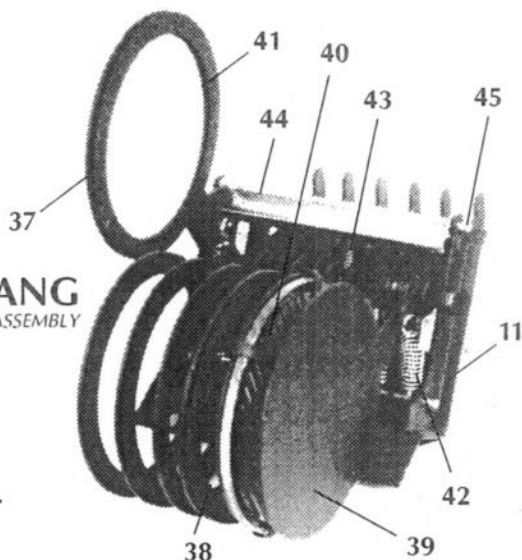

BOOMERANG

#36 COLOR BOOM ASSEMBLY
ENTIRE UNIT