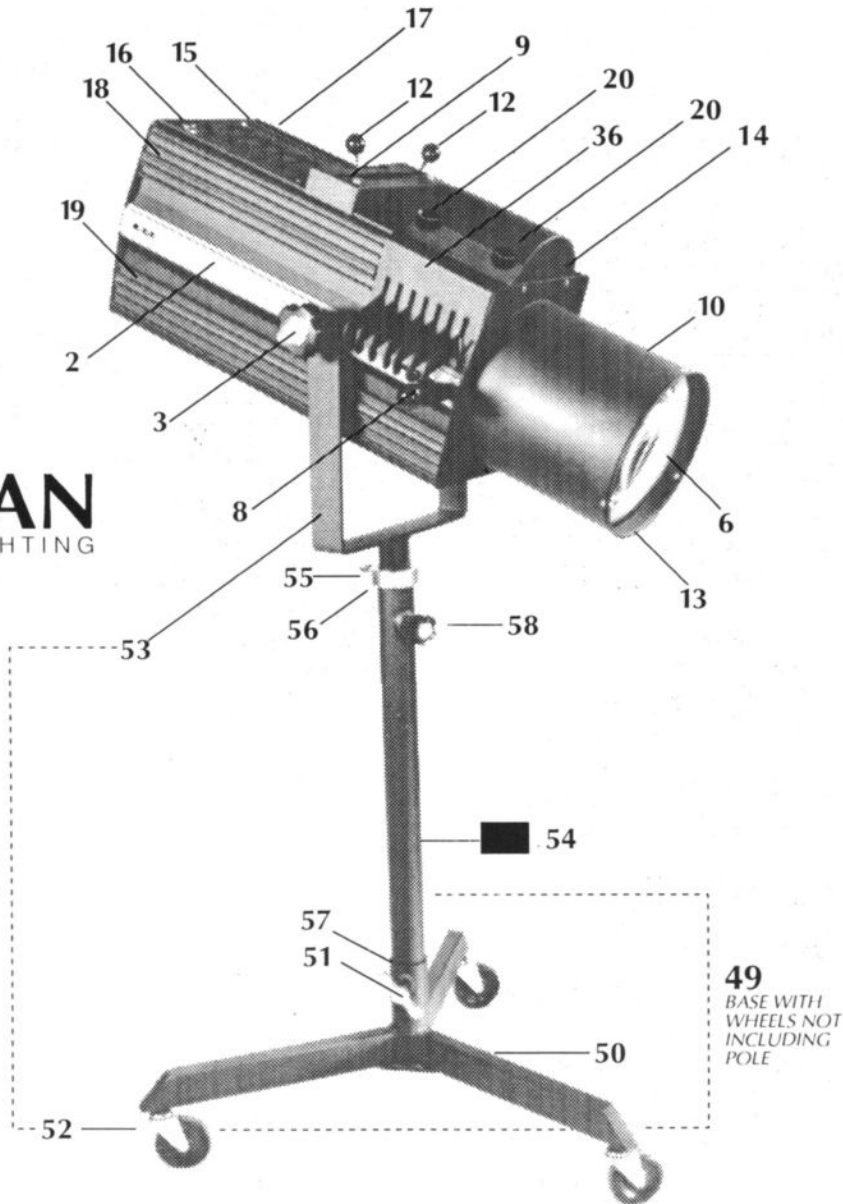

LYCIAN
STAGE LIGHTING

48
SMALL BASE
WITH YOKE
ASSEMBLY
AND POLE

49
BASE WITH
WHEELS NOT
INCLUDING
POLE

ITEM	PART	DESCRIPTION	ITEM	PART	DESCRIPTION
37	126638XA	Boom Arm - Color	53	120630A	Yoke, Pipe w/ Collar
38	126638XB	Boom Arm - w/ Spread Lens	54	120631A	Base Pipe (New)
39	126638XC	Boom Arm Dowser	55	120642	Gold Height Lever
40	12152	Spread Lens	56	280	1 11/16" Collar
41	126639	Color Frame	57	1206192X	New Small Base Hub
42	120656	Color Boom Arm Spring	58	120617	1 5/8" Pan Knob
43	120657	Color Boom Release Spring			PARTS NOT SHOWN
44	120622A	Color Boom Release Bar	120618		Rear Follow Handle
45	126646	Color Rod	B1/4-20XSF		1/4-20x2" Black Fillister
46	120666	Small Lens Back	351		Fan Guard - Special
47	120627	Small Lens Holder	120639		Line Cord (12')
		PARTS FOR 1318 BASE	81244		Brushing for 16/3 ST
48	1318	Small Base w/ Yoke Assembly	120658		Wiring Harness
49	120619XA	Base w/ Wheels (New)	120670		Rocker On/Off Switch
50	231	Leg	120674		Quarter Turn Recepticle
51	308	3/8" Gold "T" Handle	120684		LYCIAN Red Paint
52	940	Caster	126615		LYCIAN Black Spray Paint