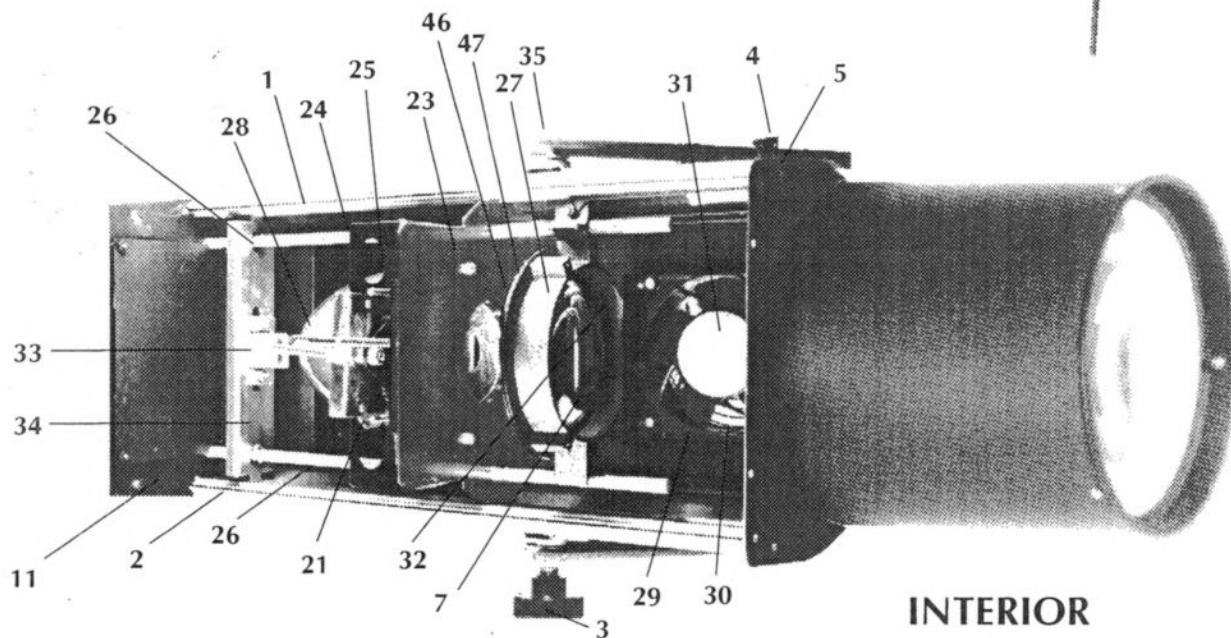

LYCIAN
STAGE LIGHTING

PO BOX D, KINGS HIGHWAY
SUGAR LOAF, NY 10981-0214
PH: (914) 469-2285 FAX (914) 469-5355

BOOMERANG

#36 COLOR BOOM ASSEMBLY
ENTIRE UNIT

SHUTTER ASSEMBLY

#21 SHUTTER ASSEMBLY
SHOWN WITH #22 IRIS

INTERIOR

ITEM	PART	DESCRIPTION	ITEM	PART	DESCRIPTION
1	120611A	Left Yoke Mount Extrusion	19	120693	Bottom Side
2	120611B	Right Yoke Mount Extrusion	20	12095	Color Knob Assembly
3	120628	2 1/2" 5 Point Knob M-3/8	21	321X	Shutter Assembly - Less Iris
4	120629	Knob Housing	22	120641	Iris
5	W10TE	1/2" Dia. #10 Teflon	23	319	Gate Holder "A"
6	120632	Large Lens 8" x 20"	24	320	Gate Holder "B"
7	120633	Small Lens 4 1/2" x 6 1/2"	25	324	Gobo Slot
8	120636	Follow Knob 3/8" Male	26	120918	16 - 1/2" Guide Rod
9	12064	Aperture Cover	27	120612	Moving Extrusion - Rod/Ring
10	120648X	Midget Snoot Assembly	28	12061	Reflector
11	120650X	Rear Partition Assembly	29	12063	Spotlight Bottom (1206)
12	120659	1" Ball Knob	30	120638	Fan Guard 4.5"
13	120669	Snoot Bead	31	120640	70 CFM Fan
14	120671	Front Dome Top	32	120677	Fan Baffle
15	120680	Top Door	33	120654	Socket
16	120673	Quarter Turn Fastener Kit	34	12069B	Lamp Mount
17	120691	1206 Top Left Side	35	120660	Bolt & Washer for Tilt
18	120692	1206 Top Right Side	36	120662X	Color Boom Assembly