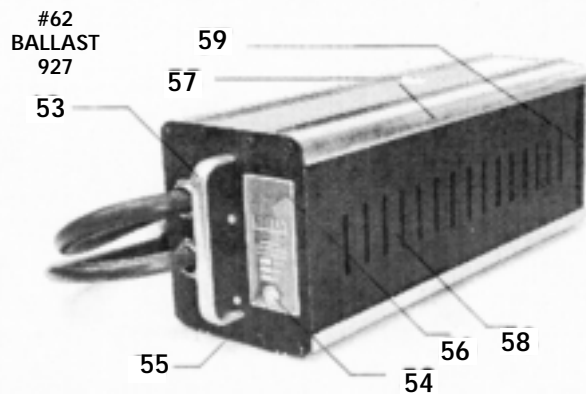

BOOMERANG

#31
COLOR
BOOM
ASSEMBLY

BALLAST

#62
BALLAST
927

INTERIOR

ITEM	PART	DESCRIPTION
1	319	Gate Holder "A"
2	320	Gate Holder "B"
3	120641	Iris
4	12092X	Snoot Bead
5	120960	Lens 10x23
6	126665	Lens 5x6
7	126768	Brake Disk Yoke Mount
8	127210	Color Boom Box Assembly
9	127216	Lower Left Side
10	127217	Lower Right Side
11	127218	Right Side Yoke Mt Extrusion
12	127219	Left Side Yoke Mt Extrusion
13	12721X	Rear Partition Assembly
14	127225X	Moving Lens Assembly less Lens
15	127226X	Moving Reflector Assembly
16	12061C	Reflector
17	127227	20-1/2" Guide Rod
18	127228X	Fader Assembly
19	127230X	Aperture Cover Assembly
20	248	"ON" Button
21	249	"OFF" Button

ITEM	PART	DESCRIPTION
22	127234X	Safety Wire Assembly
23	127293	Insulator
24	252	Safety Switch
25	127236X	Lamp Door Assembly
26	127237X	Fader Rod & Bellcrank
27	127238X	HV Lamp Lead
28	127239X	Low Voltage Lamp Lead
29	12723X	Shutter Assembly
30	127241X	Yoke
31	12727X	Color Boom Assembly
32	126659	Housing Fastener- 3 Parts
33	127283	Upper Sides Right or Left
34	12728X	Hood Assembly
35	120714L	Lower Rear Handle Tab
36	120714U	Upper Rear Handle Tab
37	120717	Handle Stud
38	287-4	4" Handle
39	322	Mogul Bi-Post Socket
40	933	1200 Watt Operation Unit
41	1315	Folding Base
42	120642	Gold Height Lever

ITEM	PART	DESCRIPTION
43	13152X	Outer Base Pole
44	131556	New Steel Base Leg
45	217	Leveling Jack (for 1315)
46	35101	Pole for Folding Base
47	8561-S-12	Captive Screw
48	120628	2-1/2" 5 Point Knob M-3/8
49	35022	2-1/2" 5 Point Knob F-3/8
50	120629	Knob Housing
51	940	Caster
52	12729X	Chassis Assembly
53	127533	Handle- 5"
54	253	Circuit Breaker 20A
55	127568	Power Supply Top Plate
56	9276	927 Ballast Label
57	221-18	Power Supply Side Extrusion
58	127596	Power Supply Side
59	127569	Power Supply Bottom Plate
60	208	Large Blower
61	210	Ball Joint
62	927	1200 Watt 120v Ballast
63	224A	Yoke Mount