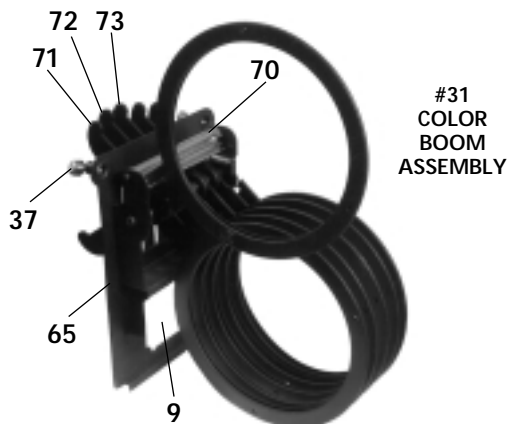

BOOMERANG

#31
COLOR
BOOM
ASSEMBLY

BALLAST

#62
BALLAST
927

INTERIOR

ITEM	PART	DESCRIPTION
1	319	Gate Holder "A"
2	320	Gate Holder "B"
3	120641	Iris
4	12092X	Snoot Bead
5	120960	Lens 10x23
6	126665	Lens 5x6
7	126768	Brake Disk Yoke Mount
8	127210	Color Boom Box Assembly
9	127216	Lower Left Side
10	127217	Lower Right Side
11	127218	Right Side Yoke Mt Extrusion
12	127219	Left Side Yoke Mt Extrusion
13	12721X	Rear Partition Assembly
14	127225X	Moving Lens Assembly less Lens
15	127226X	Moving Reflector Assembly
16	12061C	Reflector
17	127227	20-1/2" Guide Rod
18	127228X	Fader Assembly
19	127230X	Aperture Cover Assembly
20	248	"ON" Button
21	249	"OFF" Button

ITEM	PART	DESCRIPTION
22	127234X	Safety Wire Assembly
23	127293	Insulator
24	252	Safety Switch
25	127236X	Lamp Door Assembly
26	127237X	Fader Rod & Bellcrank
27	127238X	HV Lamp Lead
28	127239X	Low Voltage Lamp Lead
29	12723X	Shutter Assembly
30	127241X	Yoke
31	12727X	Color Boom Assembly
32	126659	Housing Fastener- 3 Parts
33	127283	Upper Sides Right or Left
34	12728X	Hood Assembly
35	120714L	Lower Rear Handle Tab
36	120714U	Upper Rear Handle Tab
37	120717	Handle Stud
38	287-4	4" Handle
39	322	Mogul Bi-Post Socket
40	933	1200 Watt Operation Unit
41	1315	Folding Base
42	120642	Gold Height Lever

ITEM	PART	DESCRIPTION
43	13152X	Outer Base Pole
44	131556	New Steel Base Leg
45	217	Leveling Jack (for 1315)
46	35101	Pole for Folding Base
47	8561-S-12	Captive Screw
48	120628	2-1/2" 5 Point Knob M-3/8
49	35022	2-1/2" 5 Point Knob F-3/8
50	120629	Knob Housing
51	940	Caster
52	12729X	Chassis Assembly
53	127533	Handle- 5"
54	253	Circuit Breaker 20A
55	127568	Power Supply Top Plate
56	9276	927 Ballast Label
57	221-18	Power Supply Side Extrusion
58	127596	Power Supply Side
59	127569	Power Supply Bottom Plate
60	208	Large Blower
61	210	Ball Joint
62	927	1200 Watt 120v Ballast
63	224A	Yoke Mount