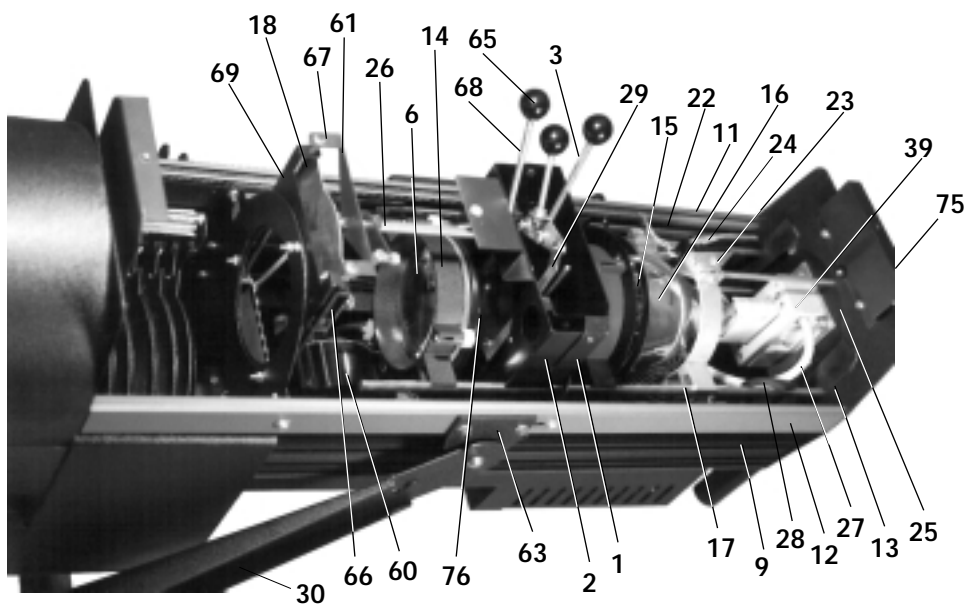

BOOMERANG

#31
COLOR
BOOM
ASSEMBLY

BALLAST

#62
BALLAST
927

INTERIOR

ITEM	PART	DESCRIPTION
1	319	Gate Holder "A"
2	320	Gate Holder "B"
3	120641	Iris
4	12092X	Snoot Bead
5	120960	Lens 10x23
6	126665	Lens 5x6
7	126768	Brake Disk Yoke Mount
8	127210	Color Boom Box Assembly
9	127216	Lower Left Side
10	127217	Lower Right Side
11	127218	Right Side Yoke Mt Extrusion
12	127219	Left Side Yoke Mt Extrusion
13	12721X	Rear Partition Assembly
14	127225X	Moving Lens Assembly less Lens
15	127226X	Moving Reflector Assembly
16	12061C	Reflector
17	127227	20-1/2" Guide Rod
18	127228X	Fader Assembly
19	127230X	Aperture Cover Assembly
20	248	"ON" Button
21	249	"OFF" Button

ITEM	PART	DESCRIPTION
22	127234X	Safety Wire Assembly
23	127293	Insulator
24	252	Safety Switch
25	127236X	Lamp Door Assembly
26	127237X	Fader Rod & Bellcrank
27	127238X	HV Lamp Lead
28	127239X	Low Voltage Lamp Lead
29	12723X	Shutter Assembly
30	127241X	Yoke
31	12727X	Color Boom Assembly
32	126659	Housing Fastener- 3 Parts
33	127283	Upper Sides Right or Left
34	12728X	Hood Assembly
35	120714L	Lower Rear Handle Tab
36	120714U	Upper Rear Handle Tab
37	120717	Handle Stud
38	287-4	4" Handle
39	322	Mogul Bi-Post Socket
40	933	1200 Watt Operation Unit
41	1315	Folding Base
42	120642	Gold Height Lever

ITEM	PART	DESCRIPTION
43	13152X	Outer Base Pole
44	131556	New Steel Base Leg
45	217	Leveling Jack (for 1315)
46	35101	Pole for Folding Base
47	8561-S-12	Captive Screw
48	120628	2-1/2" 5 Point Knob M-3/8
49	35022	2-1/2" 5 Point Knob F-3/8
50	120629	Knob Housing
51	940	Caster
52	12729X	Chassis Assembly
53	127533	Handle- 5"
54	253	Circuit Breaker 20A
55	127568	Power Supply Top Plate
56	9276	927 Ballast Label
57	221-18	Power Supply Side Extrusion
58	127596	Power Supply Side
59	127569	Power Supply Bottom Plate
60	208	Large Blower
61	210	Ball Joint
62	927	1200 Watt 120v Ballast
63	224A	Yoke Mount