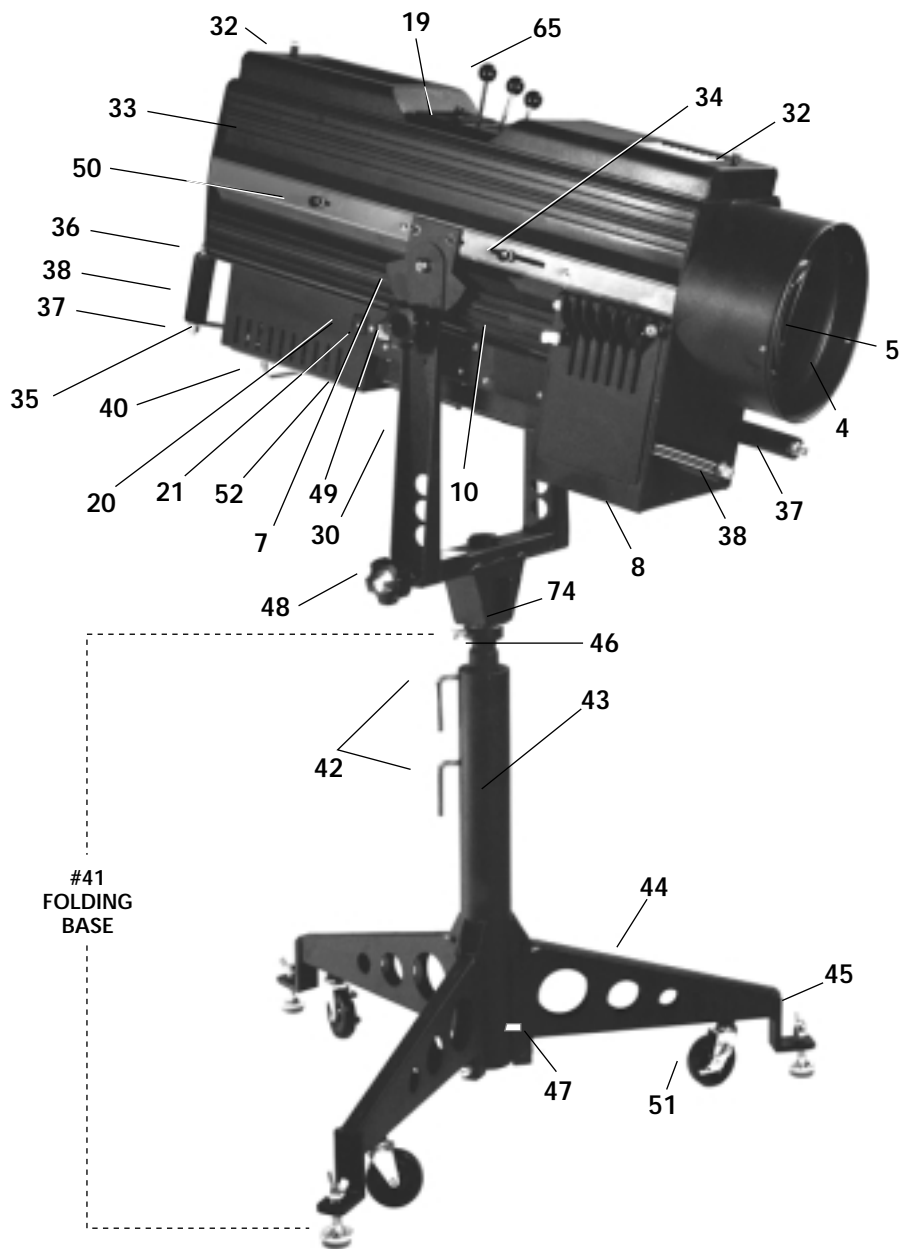

BOOMERANG

#31
COLOR
BOOM
ASSEMBLY

BALLAST

#62
BALLAST
927

INTERIOR

ITEM	PART	DESCRIPTION
1	319	Gate Holder "A"
2	320	Gate Holder "B"
3	120641	Iris
4	12092X	Snoot Bead
5	120960	Lens 10x23
6	126665	Lens 5x6
7	126768	Brake Disk Yoke Mount
8	127210	Color Boom Box Assembly
9	127216	Lower Left Side
10	127217	Lower Right Side
11	127218	Right Side Yoke Mt Extrusion
12	127219	Left Side Yoke Mt Extrusion
13	12721X	Rear Partition Assembly
14	127225X	Moving Lens Assembly less Lens
15	127226X	Moving Reflector Assembly
16	12061C	Reflector
17	127227	20-1/2" Guide Rod
18	127228X	Fader Assembly
19	127230X	Aperture Cover Assembly
20	248	"ON" Button
21	249	"OFF" Button

ITEM	PART	DESCRIPTION
22	127234X	Safety Wire Assembly
23	127293	Insulator
24	252	Safety Switch
25	127236X	Lamp Door Assembly
26	127237X	Fader Rod & Bellcrank
27	127238X	HV Lamp Lead
28	127239X	Low Voltage Lamp Lead
29	12723X	Shutter Assembly
30	127241X	Yoke
31	12727X	Color Boom Assembly
32	126659	Housing Fastener- 3 Parts
33	127283	Upper Sides Right or Left
34	12728X	Hood Assembly
35	120714L	Lower Rear Handle Tab
36	120714U	Upper Rear Handle Tab
37	120717	Handle Stud
38	287-4	4" Handle
39	322	Mogul Bi-Post Socket
40	933	1200 Watt Operation Unit
41	1315	Folding Base
42	120642	Gold Height Lever

ITEM	PART	DESCRIPTION
43	13152X	Outer Base Pole
44	131556	New Steel Base Leg
45	217	Leveling Jack (for 1315)
46	35101	Pole for Folding Base
47	8561-S-12	Captive Screw
48	120628	2-1/2" 5 Point Knob M-3/8
49	35022	2-1/2" 5 Point Knob F-3/8
50	120629	Knob Housing
51	940	Caster
52	12729X	Chassis Assembly
53	127533	Handle- 5"
54	253	Circuit Breaker 20A
55	127568	Power Supply Top Plate
56	9276	927 Ballast Label
57	221-18	Power Supply Side Extrusion
58	127596	Power Supply Side
59	127569	Power Supply Bottom Plate
60	208	Large Blower
61	210	Ball Joint
62	927	1200 Watt 120v Ballast
63	224A	Yoke Mount

Parts Not Shown