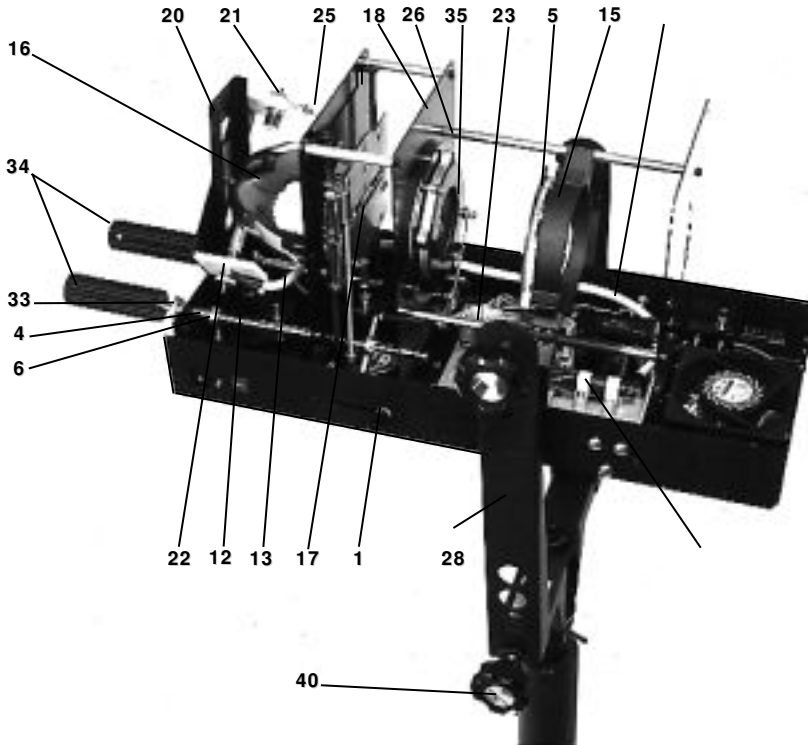

ITEM	PART	DESCRIPTION
1	120629	Knob-Housing
2	120638	Fan Guard 4.5"
3	120640	Fan
4	1266100	Fader Spring
5	126665	Lens 5x6
6	126689	3/8" Collar
7	127110	Tray
8	127113	Yoke Mount Stamping
9	127117	1271 Color Boom
10	127121	1271 Hood Right Hand
	127122	1271 Hood Left Hand
12	127130	Fader Control Rod Assembly
13	127131	Iris Control Rod Assembly
15	127132X	Moving Extrusion w/Rod
16	12061B	Reflector

ITEM	PART	DESCRIPTION
17	127116	Fader Assembly w/Linkage
18	127135	Iris Partition Assembly
19	127136	Lens Partition Assembly
20	127138X	Lamp Holder Assembly Comp.
21	127125X	Upper Lamp Insulator Asmb.
22	127126	Lower Lamp Insulator
23	127139	1271 Wiring Harness
24	127141	HV Lamp Lead
25	127142	Upper Lamp Lead
26	127143	Guide Rod
27	127144	Push Button Safety Switch
28	12719	12" Yoke Assembly
	229	Timer - DC
30	248	"ON" Button
31	249	"OFF" Button
	270	Yoke Backing Plate

INTERIOR

ITEM	PART	DESCRIPTION
33	271	Indicator
34	287-4	4" Handle
35	35019	Iris
36	929	Igniter/Operation Unit
37	127533	Handle - 5"
38	120628	2 1/2" 5 Point Knob M-3/8
39	126659	Housing Fastener - 3 Parts
40	120628	2 1/2" 5 Point Knob M-3/8
41	940	Caster
42	120642	Gold Height Lever
43	13152X	Outer Base Pole
44	35101	Pole for Base
45	131555	Folding Base Leg
46	8561-S12	Captive Screw
47	217	Leveling Jack (for 1315)
	127134	Assembly Partition Reflector