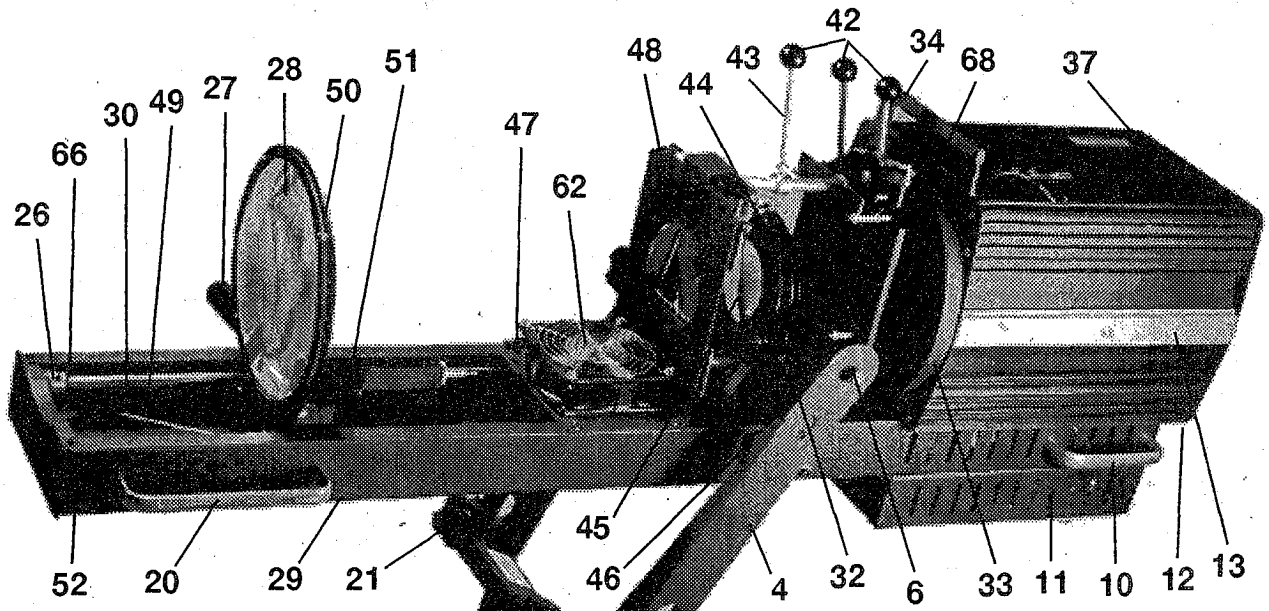

LYCIAN

1275 SUPER STAR 1.2
1200 Watt Metal Arc Followspot

Parts List

LYCIAN
STAGE LIGHTING

PO BOX D, KINGS HIGHWAY
SUGAR LOAF, NY 10981-0214
PH: (914) 469-2285 FAX (914) 469-5355

S
U
P
E
R
S
T
A
R

LAMPHOUSE

BALLAST

#54 927 or 927/UT

INTERIOR

ITEM	PART	DESCRIPTION
1	131556	New Steel Base Leg
2	13152X	Outer Base Pole
3	35101	Pole for Folding Base
4	12719	12" Yoke Assembly
5	35022	2-1/2" 5 Point Knob F-3/8
6	127518	Yoke Hardware-Alum. Yoke
7	229	Timer-DC
8	248	"ON" Button
9	249	"OFF" Button
10	127533	Handle - 5"
11	127537X	Power Box Assembly
12	127524	Lamp House Lower Side L&R
13	127539	Lamp House Sides L&R
14	127514	Vent Cap
15	127525X	Lamp House Top Assembly
16	127511	Aperture Cover
17	127538X	Color Boom Assembly
18	127520X	Hood for #1275 SuperStar
19	240	Focus Knob 1/4-20
20	127534	Handle 7"

ITEM	PART	DESCRIPTION
21	120628	2-1/2" Point Knob M-38
22	120642	Gold Height Lever
23	217	Leveling Jack (for 1315)
24	940	Caster
25	8561-S-12	Captive Screw
26	251	1/2" Collar
27	35020	Follow Handle-Front
28	127544	1275 Front Lens
29	127521	Chassis for #1275
30	127591	Guide Rods
31	1275122	Yoke Mount (Brake Side)
32	127592X	Rear Lens Asmb. less Lens
33	127522X	Front Partition Assembly
34	120641	Iris
35	12757	Reflector Holder Assembly
36	127586	Lamphouse Upper Rt Side
37	127523X	Rear Partition Assembly
38	252	Safety Switch
39	127587	Lamphouse Upper Left Side
40	127593X	Lamp Adj Asmb w/ Hardware
41	1275250	Glass Reflector <i>upgrade kit</i>