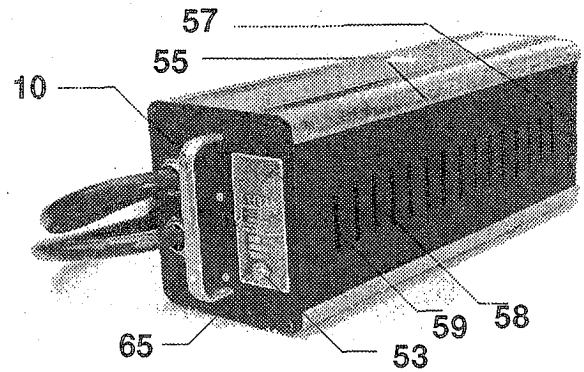

BALLAST

#54 927 or 927/UT

INTERIOR

ITEM	PART	DESCRIPTION
1	131556	New Steel Base Leg
2	13152X	Outer Base Pole
3	35101	Pole for Folding Base
4	12719	12" Yoke Assembly
5	35022	2-1/2" 5 Point Knob F-3/8
6	127518	Yoke Hardware-Alum. Yoke
7	229	Timer-DC
8	248	"ON" Button
9	249	"OFF" Button
10	127533	Handle - 5"
11	127537X	Power Box Assembly
12	127524	Lamp House Lower Side L&R
13	127539	Lamp House Sides L&R
14	127514	Vent Cap
15	127525X	Lamp House Top Assembly
16	127511	Aperture Cover
17	127538X	Color Boom Assembly
18	127520X	Hood for #1275 SuperStar
19	240	Focus Knob 1/4-20
20	127534	Handle 7"

ITEM	PART	DESCRIPTION
21	120628	2-1/2" Point Knob M-38
22	120642	Gold Height Lever
23	217	Leveling Jack (for 1315)
24	940	Caster
25	8561-S-12	Captive Screw
26	251	1/2" Collar
27	35020	Follow Handle-Front
28	127544	1275 Front Lens
29	127521	Chassis for #1275
30	127591	Guide Rods
31	1275122	Yoke Mount (Brake Side)
32	127592X	Rear Lens Asmb. less Lens
33	127522X	Front Partition Assembly
34	120641	Iris
35	12757	Reflector Holder Assembly
36	127586	Lamphouse Upper Rt Side
37	127523X	Rear Partition Assembly
38	252	Safety Switch
39	127587	Lamphouse Upper Left Side
40	127593X	Lamp Adj Asmb w/ Hardware
41	1275250	Glass Reflector <i>upgrade kit</i>