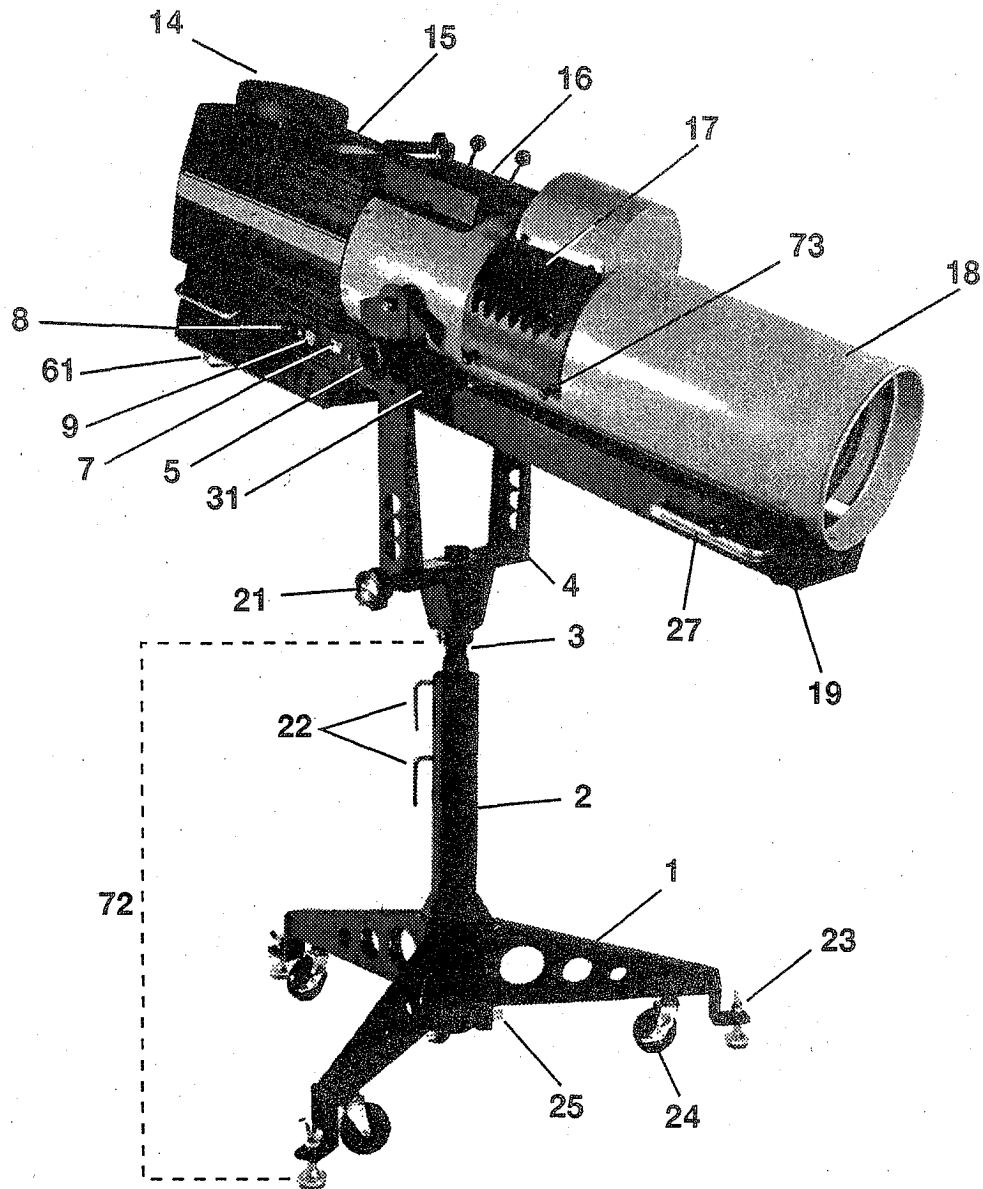

BALLAST

#54 927 or 927/UT

INTERIOR

ITEM	PART	DESCRIPTION
1	131556	New Steel Base Leg
2	13152X	Outer Base Pole
3	35101	Pole for Folding Base
4	12719	12" Yoke Assembly
5	35022	2-1/2" 5 Point Knob F-3/8
6	127518	Yoke Hardware-Alum. Yoke
7	229	Timer-DC
8	248	"ON" Button
9	249	"OFF" Button
10	127533	Handle - 5"
11	127537X	Power Box Assembly
12	127524	Lamp House Lower Side L&R
13	127539	Lamp House Sides L&R
14	127514	Vent Cap
15	127525X	Lamp House Top Assembly
16	127511	Aperture Cover
17	127538X	Color Boom Assembly
18	127520X	Hood for #1275 SuperStar
19	240	Focus Knob 1/4-20
20	127534	Handle 7"

ITEM	PART	DESCRIPTION
21	120628	2-1/2" Point Knob M-38
22	120642	Gold Height Lever
23	217	Leveling Jack (for 1315)
24	940	Caster
25	8561-S-12	Captive Screw
26	251	1/2" Collar
27	35020	Follow Handle-Front
28	127544	1275 Front Lens
29	127521	Chassis for #1275
30	127591	Guide Rods
31	1275122	Yoke Mount (Brake Side)
32	127592X	Rear Lens Asmb. less Lens
33	127522X	Front Partition Assembly
34	120641	Iris
35	12757	Reflector Holder Assembly
36	127586	Lamphouse Upper Rt Side
37	127523X	Rear Partition Assembly
38	252	Safety Switch
39	127587	Lamphouse Upper Left Side
40	127593X	Lamp Adj Asmb w/ Hardware
41	1275250	Glass Reflector <i>upgrade kit</i>

ITEM	PART	DESCRIPTION
42	120659	1" Ball Knob
43	206	3" Control Rod
44	127576	Donut
45	120633	Small Lens 4-1/2 x 6-1/2
46	1275123	Yoke Mount
47	120640	70 Cfm Fan
48	1275107X	Fader Assembly
49	127577	Cable Assembly for #1275
50	127530X	Front Lens Asmb. less Lens
51	B1/4-20X1NYL	1/4-20x1" Nylon Fillister
52	12753	Front End Plate
53	127568	Power Supply Top Plate
54	927	1200 Watt 120v Ballast
55	221-18	Power Supply Side Extrus.
56	12752X	1.2 Blower Mt. Assembly
57	127569	Power Supply Bottom Plate
58	127596	Power Supply Side
59	9276	927 Ballast Label
60	402	50 Cfm Blower
61	933	1200 Watt Operation Unit
62	120638	Fan Guard 4.5"