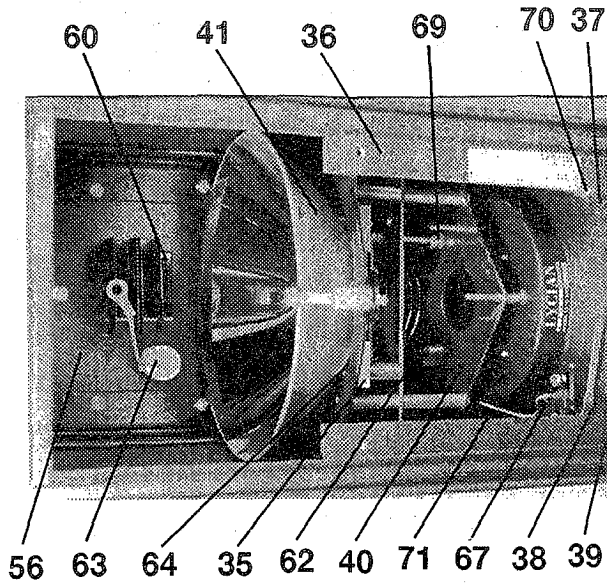

BALLAST

#54 927 or 927/UT

INTERIOR

ITEM	PART	DESCRIPTION
1	131556	New Steel Base Leg
2	13152X	Outer Base Pole
3	35101	Pole for Folding Base
4	12719	12" Yoke Assembly
5	35022	2-1/2" 5 Point Knob F-3/8
6	127518	Yoke Hardware-Alum. Yoke
7	229	Timer-DC
8	248	"ON" Button
9	249	"OFF" Button
10	127533	Handle - 5"
11	127537X	Power Box Assembly
12	127524	Lamp House Lower Side L&R
13	127539	Lamp House Sides L&R
14	127514	Vent Cap
15	127525X	Lamp House Top Assembly
16	127511	Aperture Cover
17	127538X	Color Boom Assembly
18	127520X	Hood for #1275 SuperStar
19	240	Focus Knob 1/4-20
20	127534	Handle 7"

ITEM	PART	DESCRIPTION
21	120628	2-1/2" Point Knob M-38
22	120642	Gold Height Lever
23	217	Leveling Jack (for 1315)
24	940	Caster
25	8561-S-12	Captive Screw
26	251	1/2" Collar
27	35020	Follow Handle-Front
28	127544	1275 Front Lens
29	127521	Chassis for #1275
30	127591	Guide Rods
31	1275122	Yoke Mount (Brake Side)
32	127592X	Rear Lens Asmb. less Lens
33	127522X	Front Partition Assembly
34	120641	Iris
35	12757	Reflector Holder Assembly
36	127586	Lamphouse Upper Rt Side
37	127523X	Rear Partition Assembly
38	252	Safety Switch
39	127587	Lamphouse Upper Left Side
40	127593X	Lamp Adj Asmb w/ Hardware
41	1275250	Glass Reflector <i>upgrade kit</i>

ITEM	PART	DESCRIPTION
42	120659	1" Ball Knob
43	206	3" Control Rod
44	127576	Donut
45	120633	Small Lens 4-1/2 x 6-1/2
46	1275123	Yoke Mount
47	120640	70 Cfm Fan
48	1275107X	Fader Assembly
49	127577	Cable Assembly for #1275
50	127530X	Front Lens Asmb. less Lens
51	B1/4-20X1NYL	1/4-20x1" Nylon Fillister
52	12753	Front End Plate
53	127568	Power Supply Top Plate
54	927	1200 Watt 120v Ballast
55	221-18	Power Supply Side Extrus.
56	12752X	1.2 Blower Mt. Assembly
57	127569	Power Supply Bottom Plate
58	127596	Power Supply Side
59	9276	927 Ballast Label
60	402	50 Cfm Blower
61	933	1200 Watt Operation Unit
62	120638	Fan Guard 4.5"